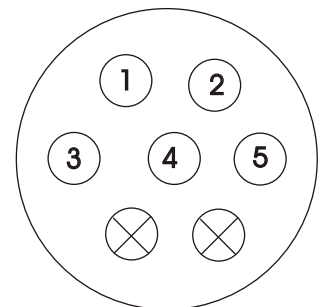

Mystic Tan - Rinse circuit

Test to Isolate

Male connector on Mystic meter