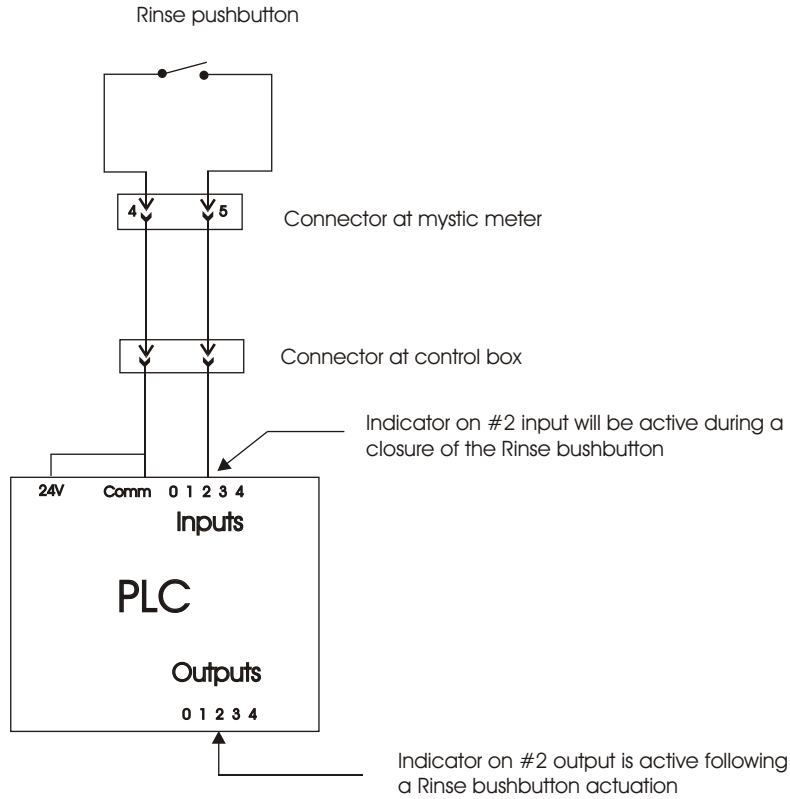

Mystic Tan - Rinse circuit

Test to Isolate

Male connector on Mystic meter