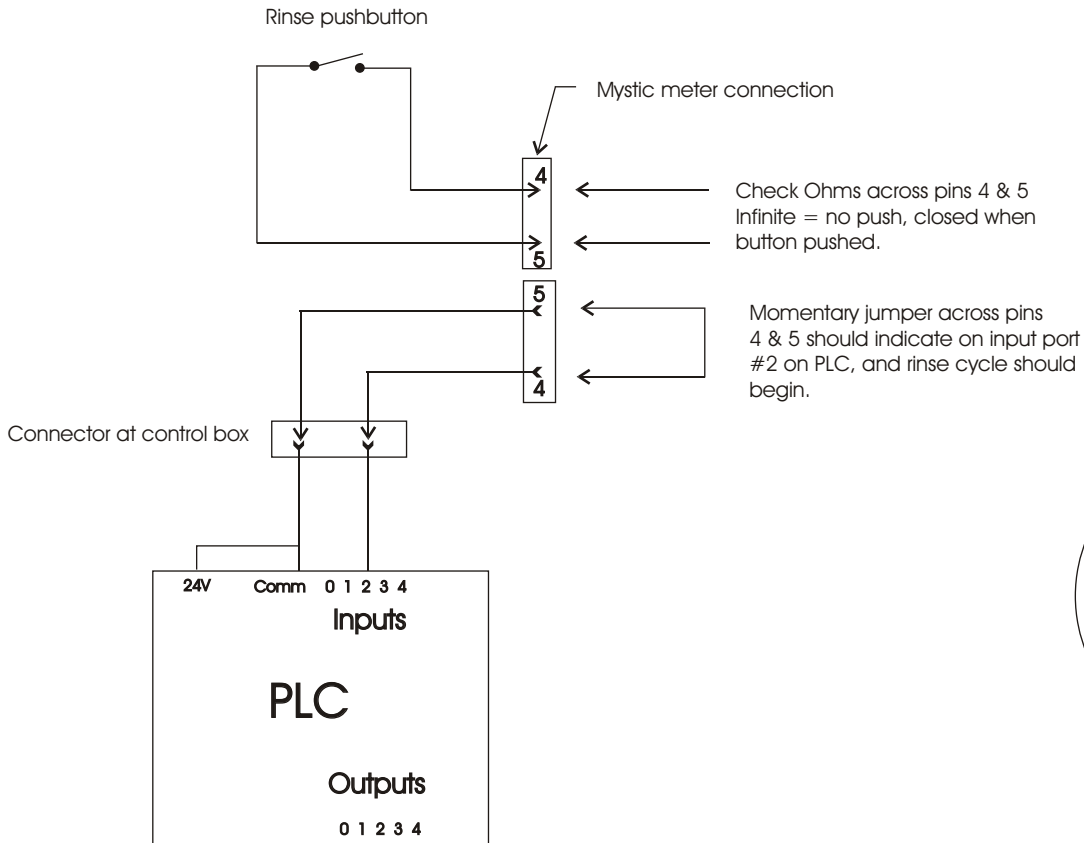

Mystic Tan - Rinse circuit

Test to Isolate

Male connector on Mystic meter